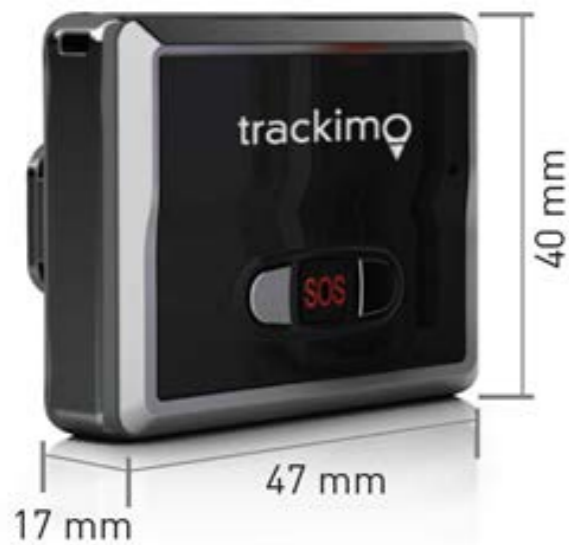

Trackimo™ Universal 3G

Model № TRKM010

Small, light and multi purpose personal GPS tracker

A small light tracking device that enables you to track anything. Constant real time tracking. Durable. Worldwide coverage.

Best Suitable for:

- ✓ Cars and vehicle fleets
- ✓ Luggage tracking
- ✓ Drones and remote controlled objects
- ✓ Pets

Specifications

GSM Platform	MTK6276
GPS Platform	MTK3337
Bands	GSM GSM 850/ GSM900/ DCS1800/ PCS1900 WCDMA 850/900/1900/2100
Sim Card	Included
Interface	iOS / Android / PC / Mac
GSM Antenna size	10.7 x 30.3 x 8.9mm
Colors	Black
Frequencies	900/1800/850/1900
Dimensions	47 mm x 40 mm x 17 mm
Weight	42 gr
Active battery life	48-72 hours
Stand- by time	More than 144 hours (varies by network)
Battery Type	Rechargeable Li-ion 600mAh
Functioning temperatures	-20 +60°C
Attachment Options Included	Strap, Clip, Velcro, Magnet, Lanyard
Vehicle Attachment Option	Not Included. Installation Kit available
Wi-Fi	Yes
Platform BLE	TI CC2541 BT4.0

GPS Specifications

Power Consumption	Acquisition 24 mv Track 17mv
GPS Antenna	127* 27mm – passive antenna
Channels	22 tracking 66 acquisition
Accuracy	< 5 meters open sky
Acquisition mode	Hot start < 2 seconds Cold start < 24 seconds
Data Encryption	Available
Storage Facility	USA Peer 1
Hosted Storage	On board capacity for 1000 tracking points
Service Storage	Unlimited points
Accelerometer	Motion Detector